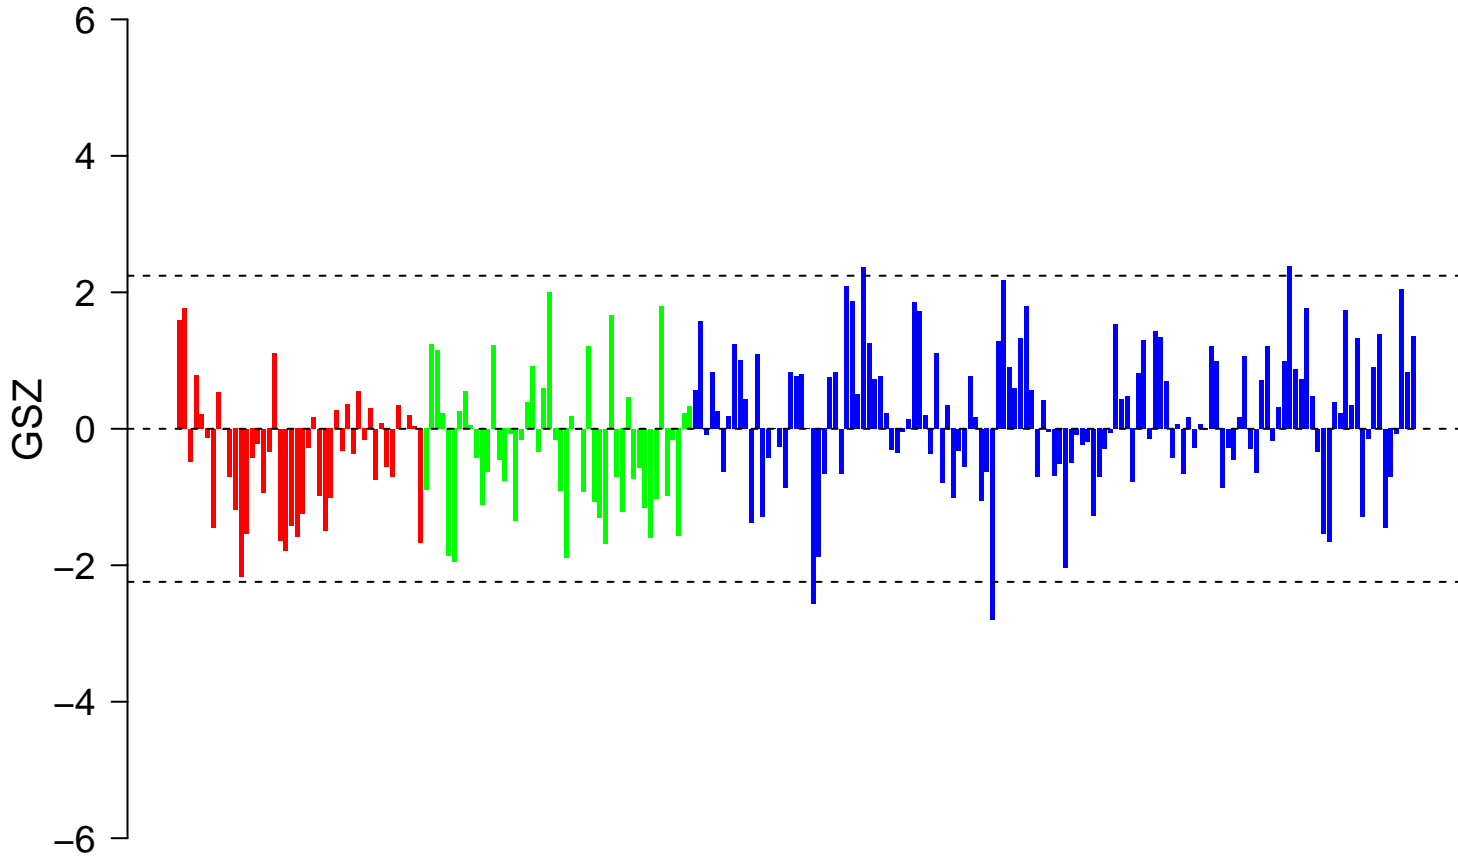

REACTOME_NEPHRIN_INTERACTIONS

REACTOME_NEPHRIN_INTERACTIONS

■ on
■ -
□ off

REACTOME_NEPHRIN_INTERACTIONS