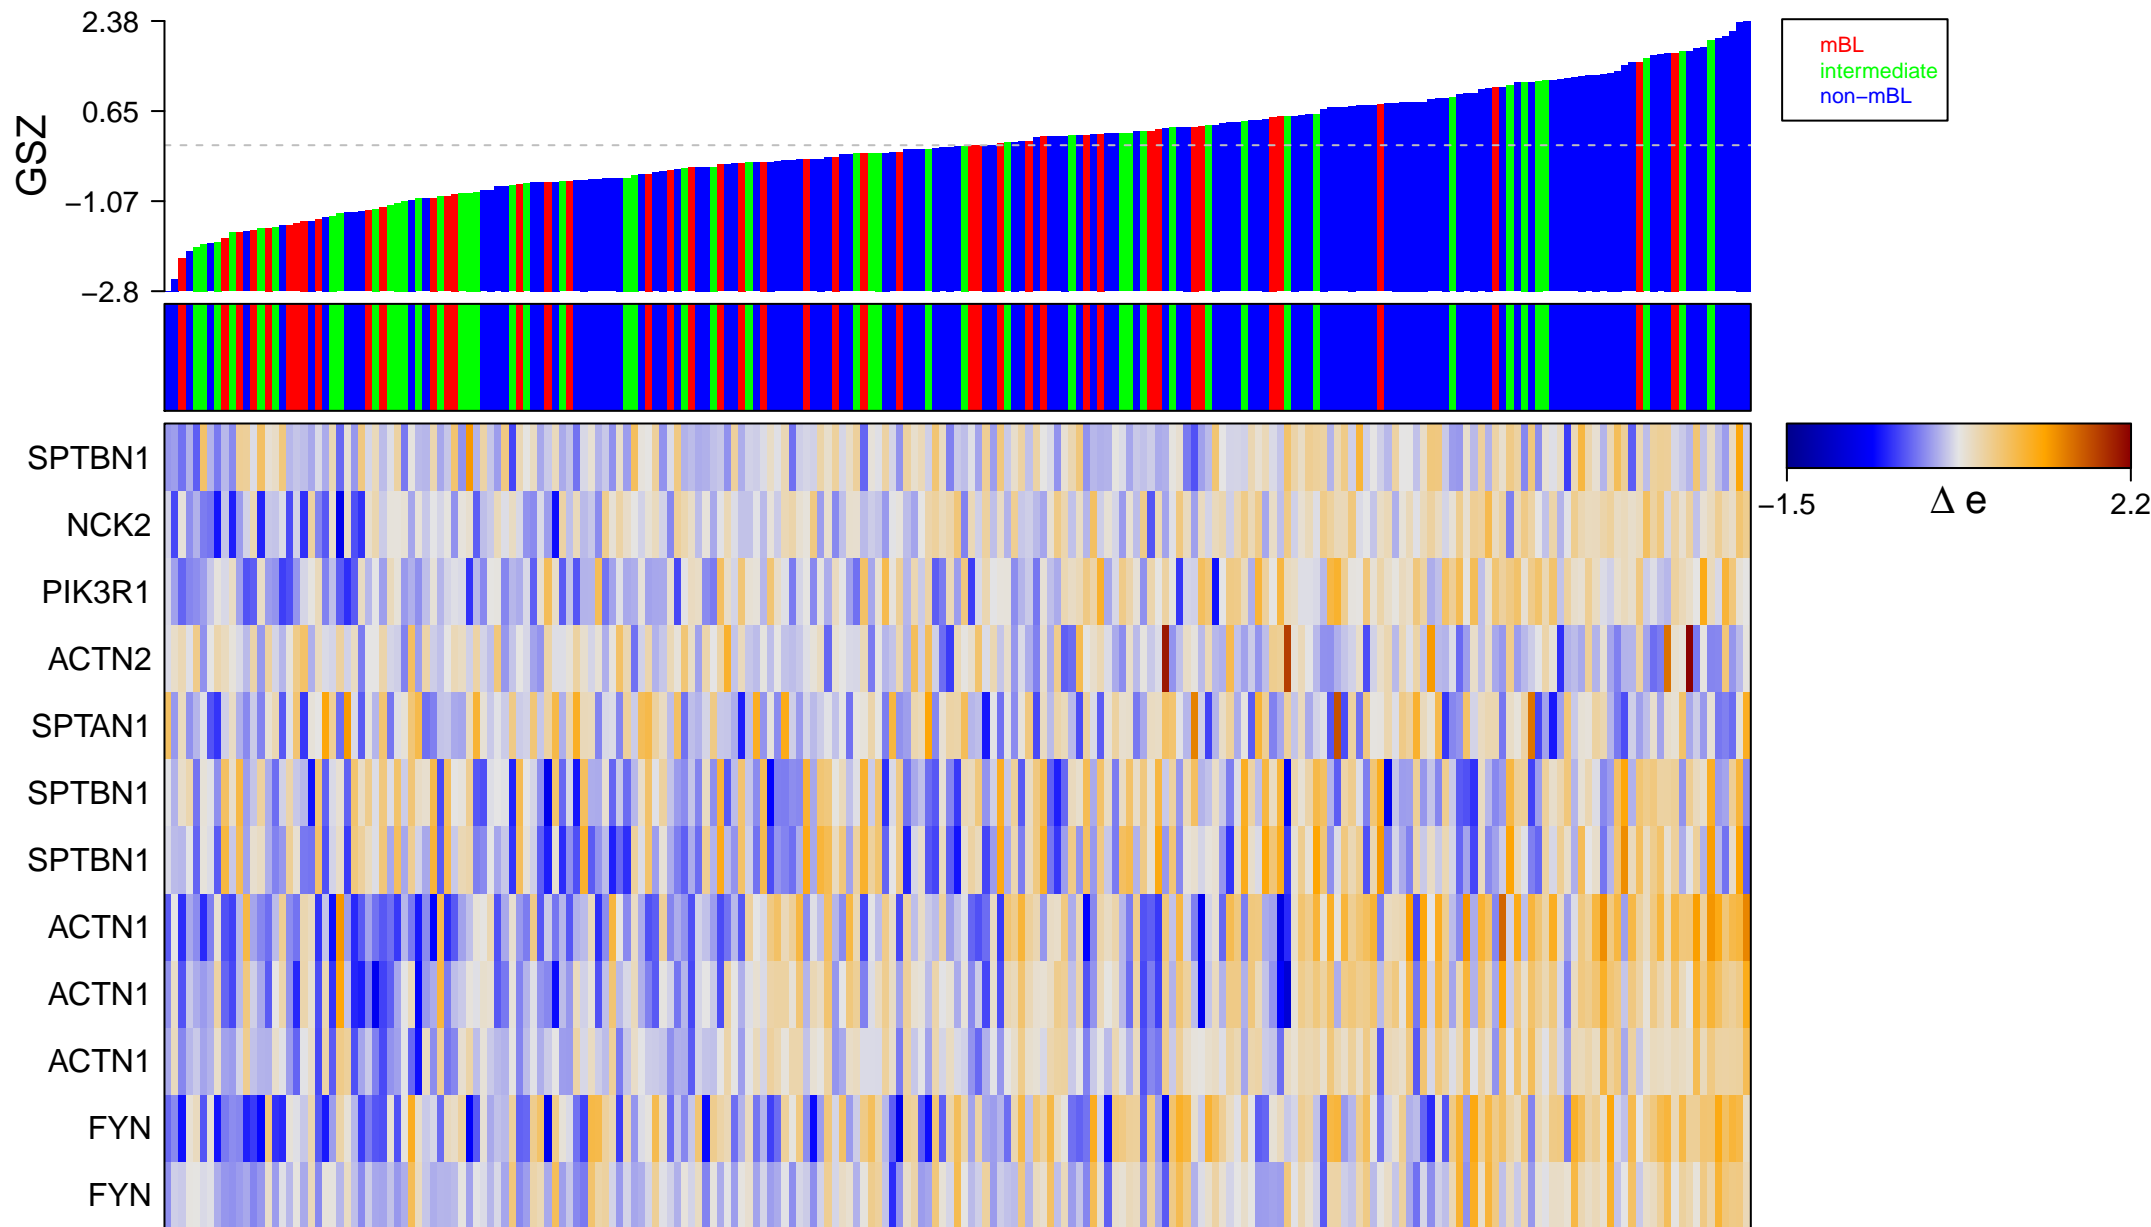

REACTOME_NEPHRIN_INTERACTIONS

REACTOME_NEPHRIN_INTERACTIONS

■ on
■ -
□ off

REACTOME_NEPHRIN_INTERACTIONS